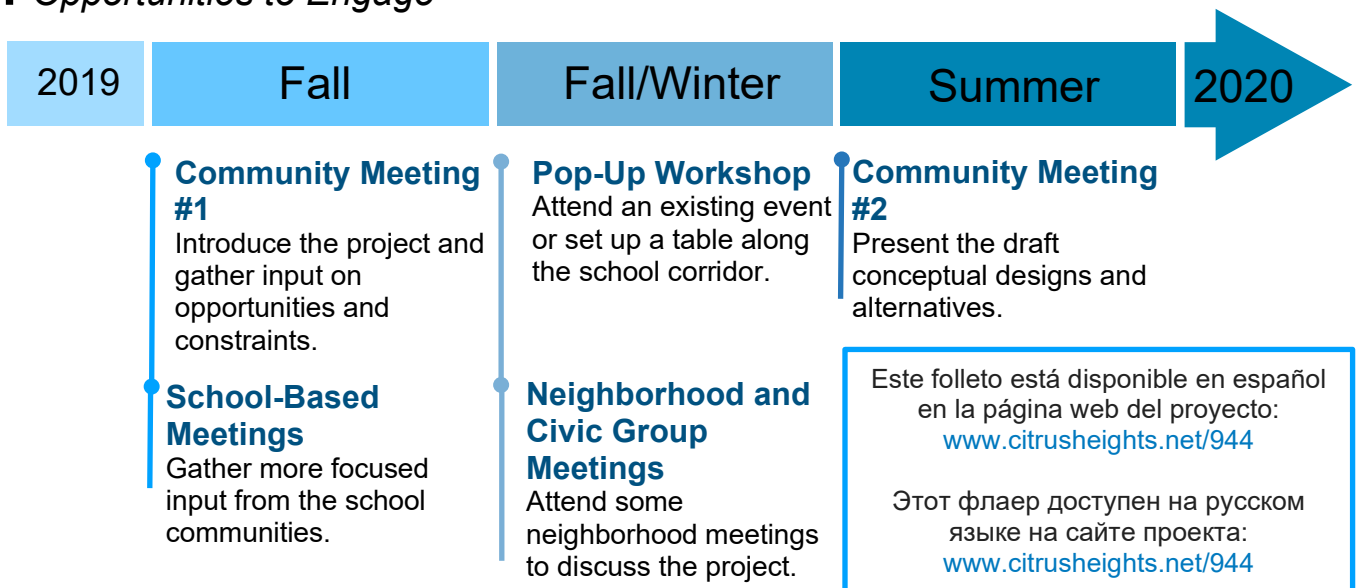

Carriage Drive and Lauppe Lane Safe Schools Corridor Plan *Opportunities to Engage*

Questions? Email: CLSSCP@citrusheights.net

Want to learn more? Visit: www.citrusheights.net/944

Carriage Drive and Lauppe Lane Safe Schools Corridor Plan *Opportunities to Engage*