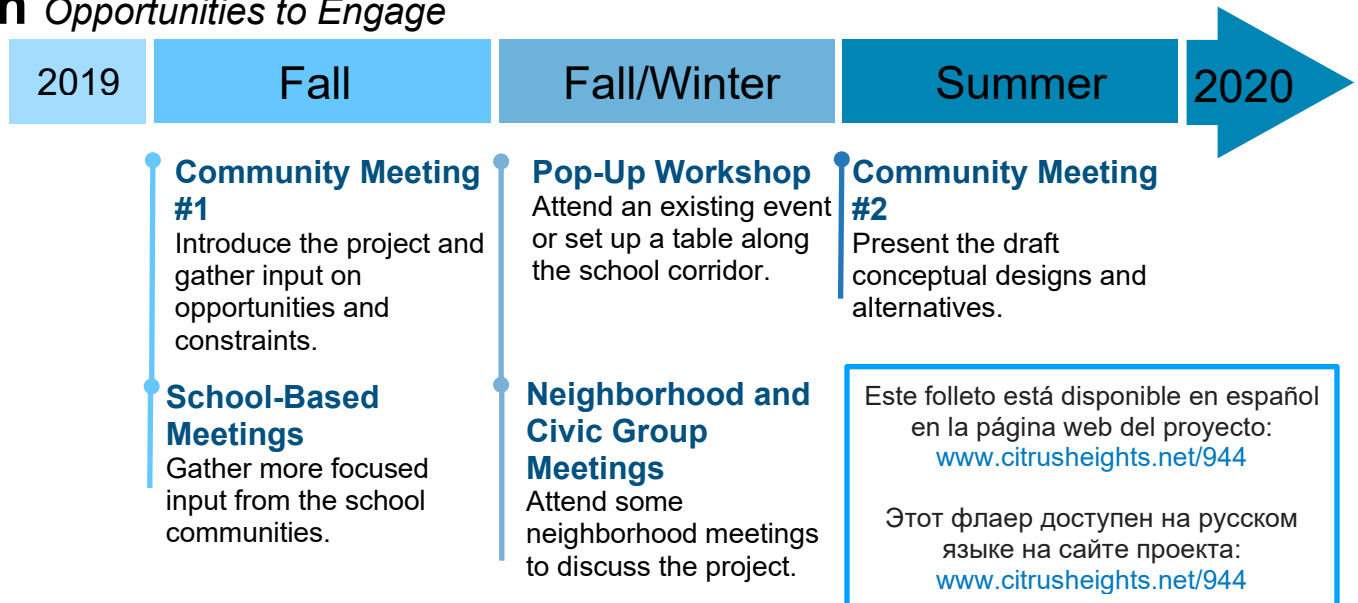

Carriage Drive and Lauppe Lane Safe Schools Corridor Plan *Opportunities to Engage*

Questions? Email: CLSSCP@citrusheights.net

Want to learn more? Visit: www.citrusheights.net/944

Carriage Drive and Lauppe Lane Safe Schools Corridor Plan *Opportunities to Engage*